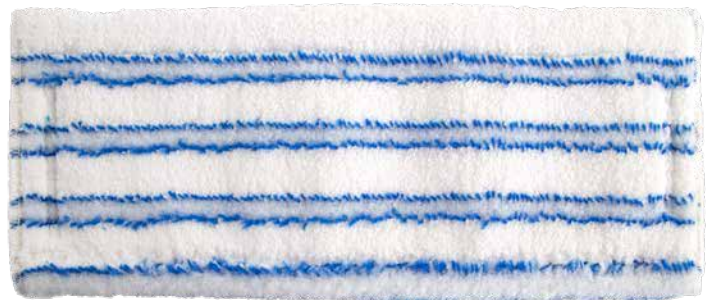

La **microfibra Energy-Fur** si caratterizza per l'elevata assorbenza capillare che assicura una grande autonomia e l'efficacia nella rimozione dello sporco

The Energy-Fur microfiber is characterized by its high capillary absorbency, which ensures a great floor coverage and effectiveness in removing dirt