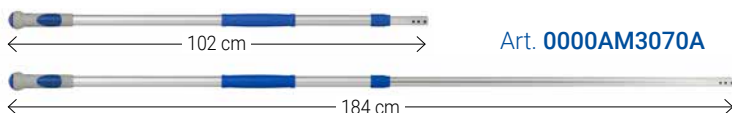

Componenti e accessori - Components & accessories

TELAIO EASY WASH - telaio pieghevole in plastica con alette, 35x10 cm
EASY WASH MOP HOLDER - foldable plastic mop holder with flaps, 35x10 cm

Art.

Art. 0000TP0011UB

Art. 0000TP0011UC

Art. 0000TP0011UF

Manico alluminio anodizzato telescopico 2 pz. con manopola ergonomica e tappo colorato
 Anodized aluminium telescopic handle with ergonomic grip and coloured cap - 2 pcs