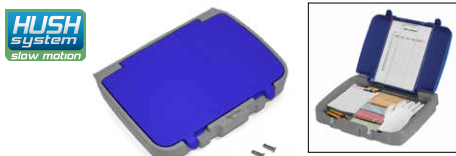

Accessori - Accessories

Cassetta in tela plastificata linea cortesia
Plastified tray for guest amenities

CODICE - REF.	DIM. - SIZE (cm) ↓ ↓ ↓
Q0400104	66x46
Q0400117	43x46

Cassetta in plastica linea cortesia
Plastic tray for guest amenities

CODICE - REF.	DIM. - SIZE (cm) ↓ ↓ ↓
P219004U	28x43x9
P219005U	55x43x9

Divisorio in plastica per cassetto 10 lt
Plastic divider for drawer 10 L

CODICE - REF.	NOTE - NOTES
0000SM00227D	9 scomparti - 9 compartments
0000SM00228D	12 scomparti - 12 compartments

Set 1 divisorio grande 39 cm + 1 divisorio medio 32 cm per cassetto in plastica 22 lt
Set of 1 big divider 39 cm + 1 medium divider 32 cm for plastic sliding drawer 22 L

CODICE - REF.	NOTE - NOTES
0000SM00213U	

Set 1 divisorio grande 39 cm + 3 divisori piccoli 16 cm per cassetto in plastica 22 lt
Set of 1 big divider 39 cm + 3 small dividers 16 cm for plastic sliding drawer 22 L

CODICE - REF.	NOTE - NOTES
0000SM00214U	

Raccordo in Rilsan per agganciare il carrello portabiancheria ai carrelli Morgan Hotel
Rilsan coated coupling device to connect the laundry trolley to the Morgan Hotel trolleys

CODICE - REF.	NOTE - NOTES
R1180050	

Coperchio in plastica per portasacchetto 120 lt con tabella portanote, vano portaoggetti e chiusura a chiave
Plastic cover for bag holder 120 L with storage room, check-list holder and lock

CODICE - REF.	
P291920UA	
P291920UB	
P291920U	

Richiedi n. 2 pistoncini cod. P190908U per una chiusura ammortizzata

Please, require also no. 2 shock absorbing pistons art. P190908U for a perfect soft closing

Kit porta accappatoi con tasche portaoggetti completo con set gancio doppio
Bathrobe holder kit with pockets complete with double fixing clip with screws

CODICE - REF.	
Q1400118U	
Si consiglia l'utilizzo con piatto reggisaccho	
Recommended with bag supporting plastic plate