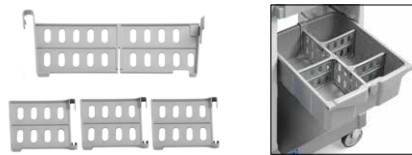

CODICE - REF.	NOTE - NOTES
0000SM00214U	

Raccordo in Rilsan per agganciare il carrello portabiancheria ai carrelli Morgan Hotel
Rilsan coated coupling device to connect the laundry trolley to the Morgan Hotel trolleys