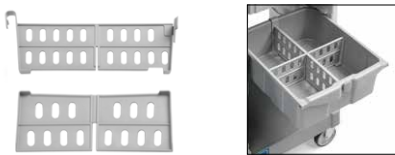

CODICE - REF.	NOTE - NOTES
0000SM00213U	

Set 1 divisorio grande 39 cm + 3 divisori piccoli 16 cm per cassetto in plastica 22 lt
Set of 1 big divider 39 cm + 3 small dividers 16 cm for plastic sliding drawer 22 L