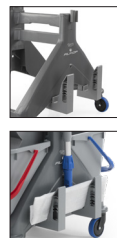

ONEFRED - carrello in plastica con impugnatura verniciata
Plastic trolley with coated push-bar

COD. / REF.	LT / L	DIM. / SIZE
0000LF1030YU	2x15	80x41x84
0000LF1050YU	2x25	82x41x84

ONEFRED - carrello in plastica con maniglia plastica, cassetta e attacco per Uni-Connect
Plastic trolley with plastic grip, basket and fitting for Uni-Connect system

COD. / REF.	LT / L	DIM. / SIZE
0000LF0033YU	2x15	51x65x87
0000LF0053YU	2x25	51x73x87

Cassetta in plastica portaoggetti per carrelli OneFred
Plastic carry basket for OneFred

COD. / REF.
60406Y

Kit reggiscopa per carrelli OneFred
Mop holder kit for OneFred trolleys

COD. / REF.
0000SM00299

Applicabile sui modelli con maniglia in plastica
Can be applied on models with plastic handle

Gancio portasegnale per carrelli OneFred
OneFred trolley sign hook

COD. / REF.
0000SM00248U